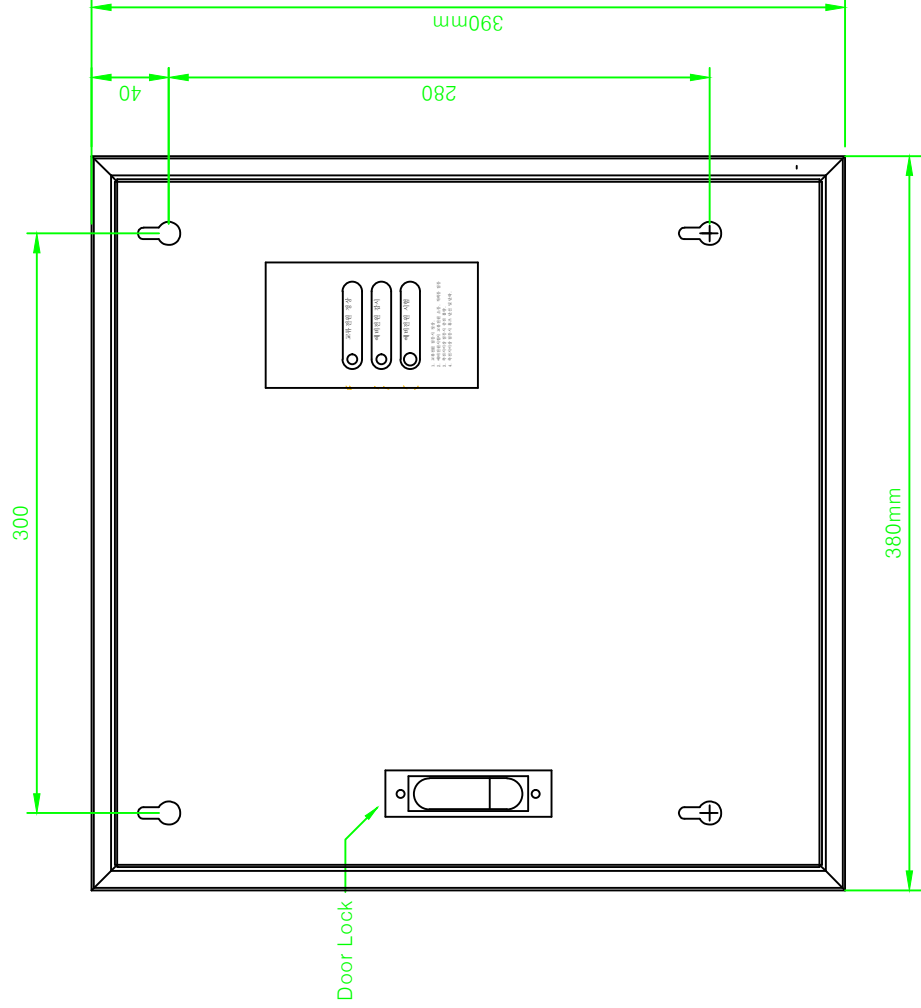

상부 Ø 55mm Knockout Hole 1EA

UPPER VIEW

FRONT VIEW

SIDE VIEW