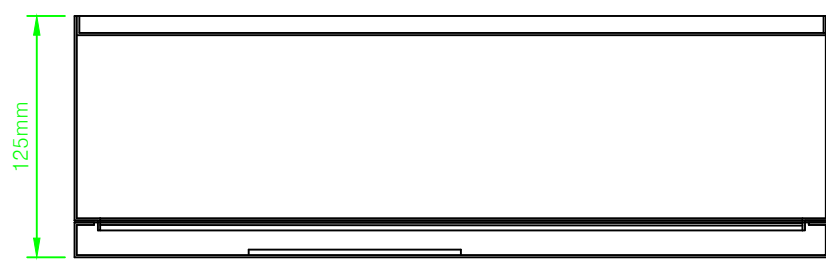

상부 Ø 55mm Knockout Hole 1EA

UPPER VIEW

FRONT VIEW

SIDE VIEW